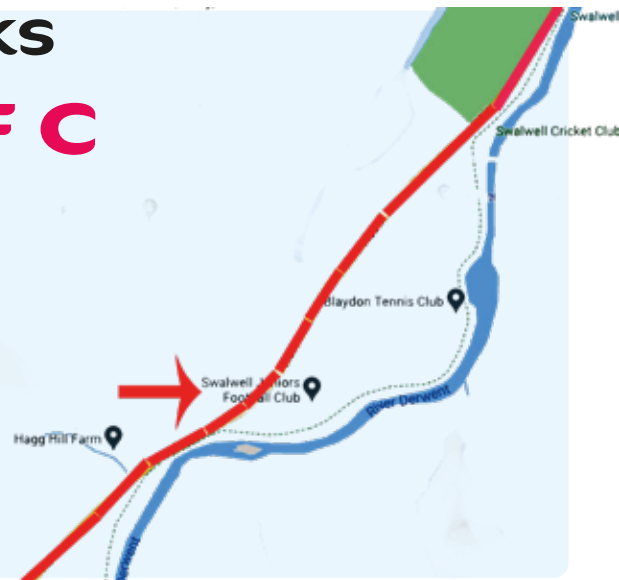

BigBikeRevival.org.uk
#BigBikeRevival

we are
cycling
The cyclists' champion **UK**

Department
for Transport