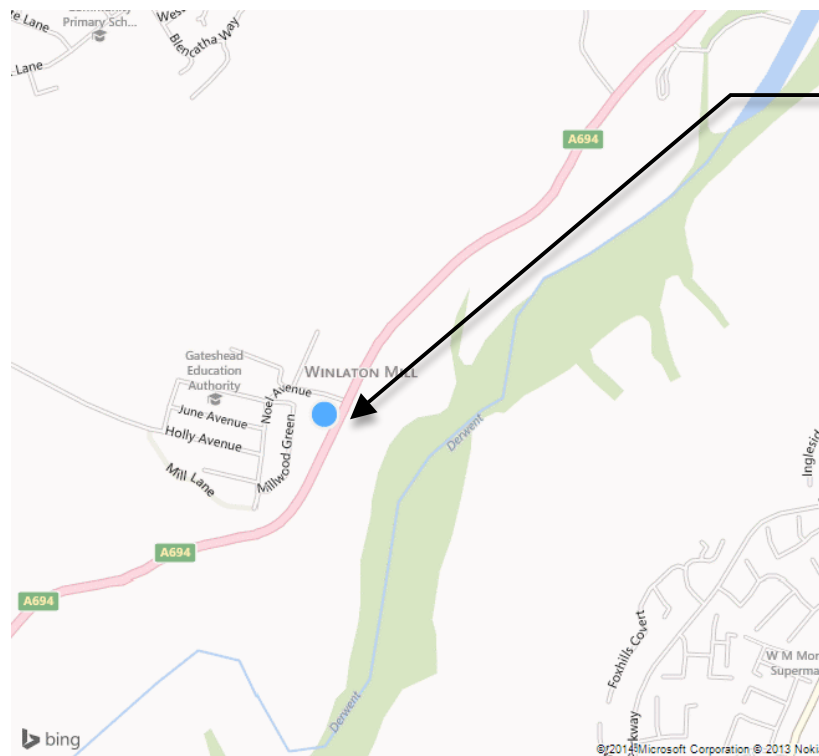

Winlaton Mill, Gateshead, Post Code NE21 6RT

Meeting Point.
Car park opposite the petrol station.
Note:
Turn in to the car park at the traffic lights.