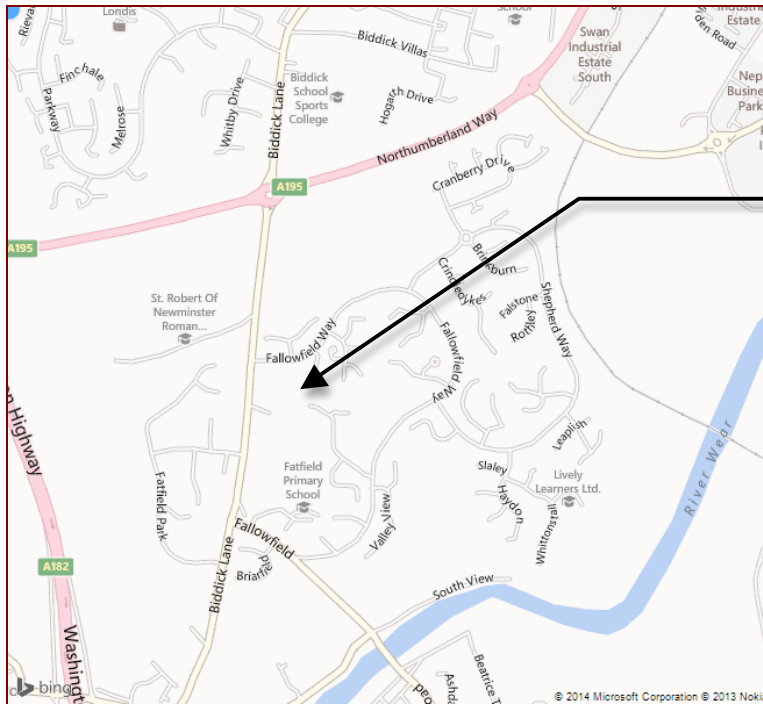

Washington Arts Centre, Post Code NE38 8AB

Meeting Point.
Washington Arts Centre,
Fallowfield Way
Note:
This can be a busy car park.