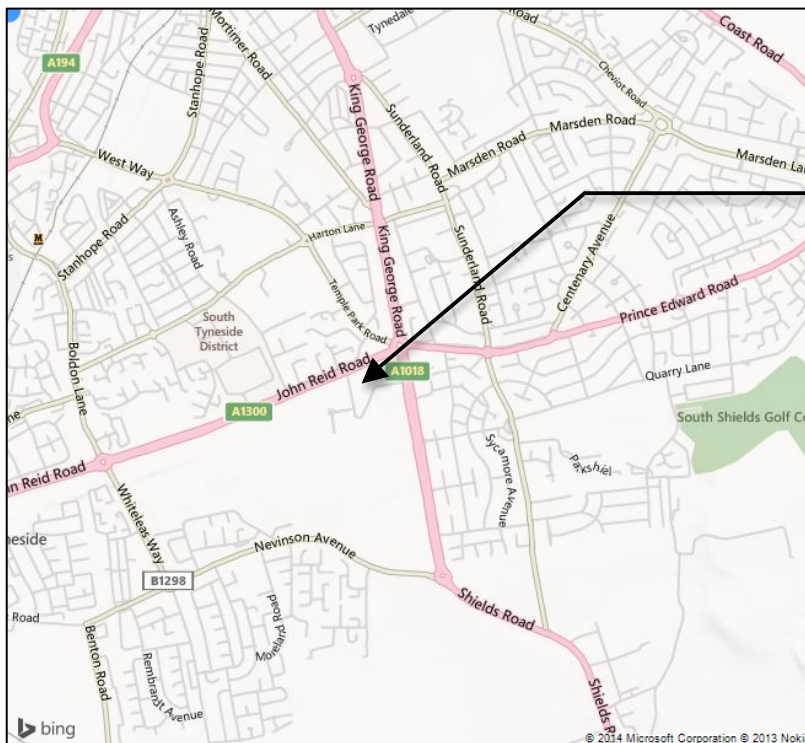

## Temple Park, South Shields, Post Code NE34 8QN

Meeting Point.  
Temple Park Leisure Centre  
Note:  
This is a pay and display car park.