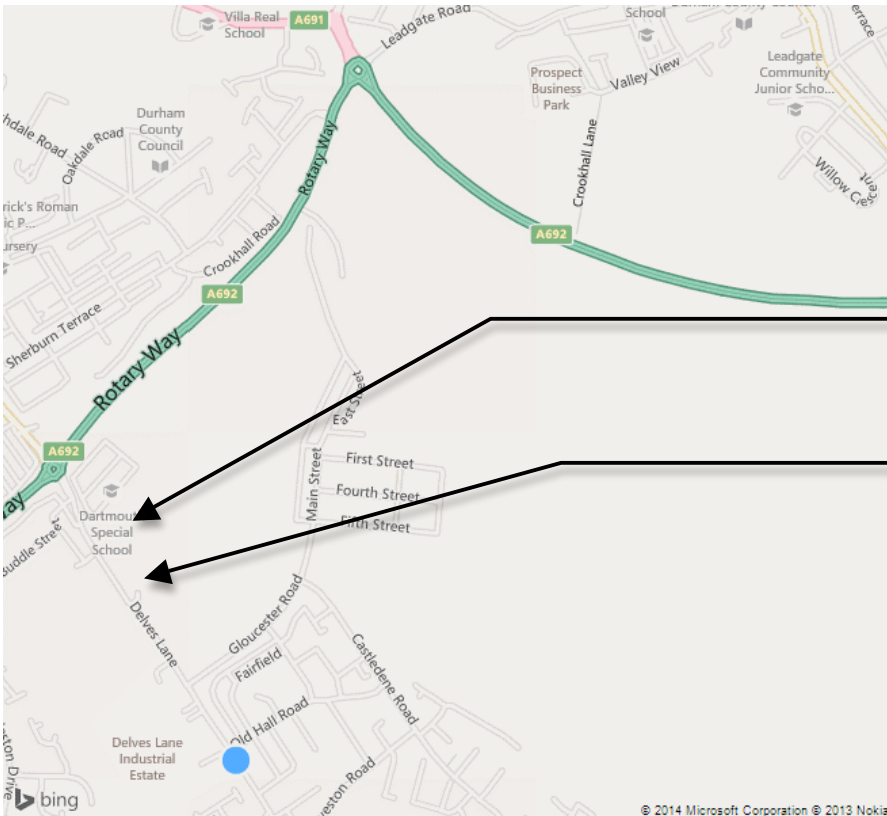

C2C Tour Training Ride 3, Consett FC

Directions

Consett FC

Tesco (now closed)

Remember, please dress appropriately for this ride and in particular for the weather conditions on the day of the event. A packed lunch is required and maybe a small backpack sufficiently large enough for carrying extra clothing or waterproofs.